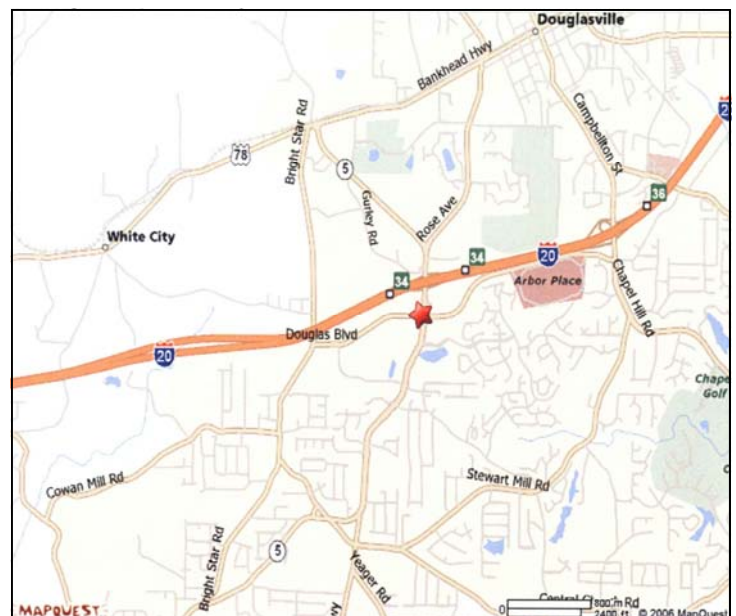

CONNOLLY

Ed O'Connor
770-277-6085 (Direct)
770-277-5335 (Fax)
eoconnor@connollyrealty.com

The information contained herein is believed to be accurate; however, no guarantees, warranties or representations as to the completeness and accuracy thereof. The presentation of this property is submitted subject to errors, omissions, change of price or conditions prior to sale or lease, or withdrawal without notice.